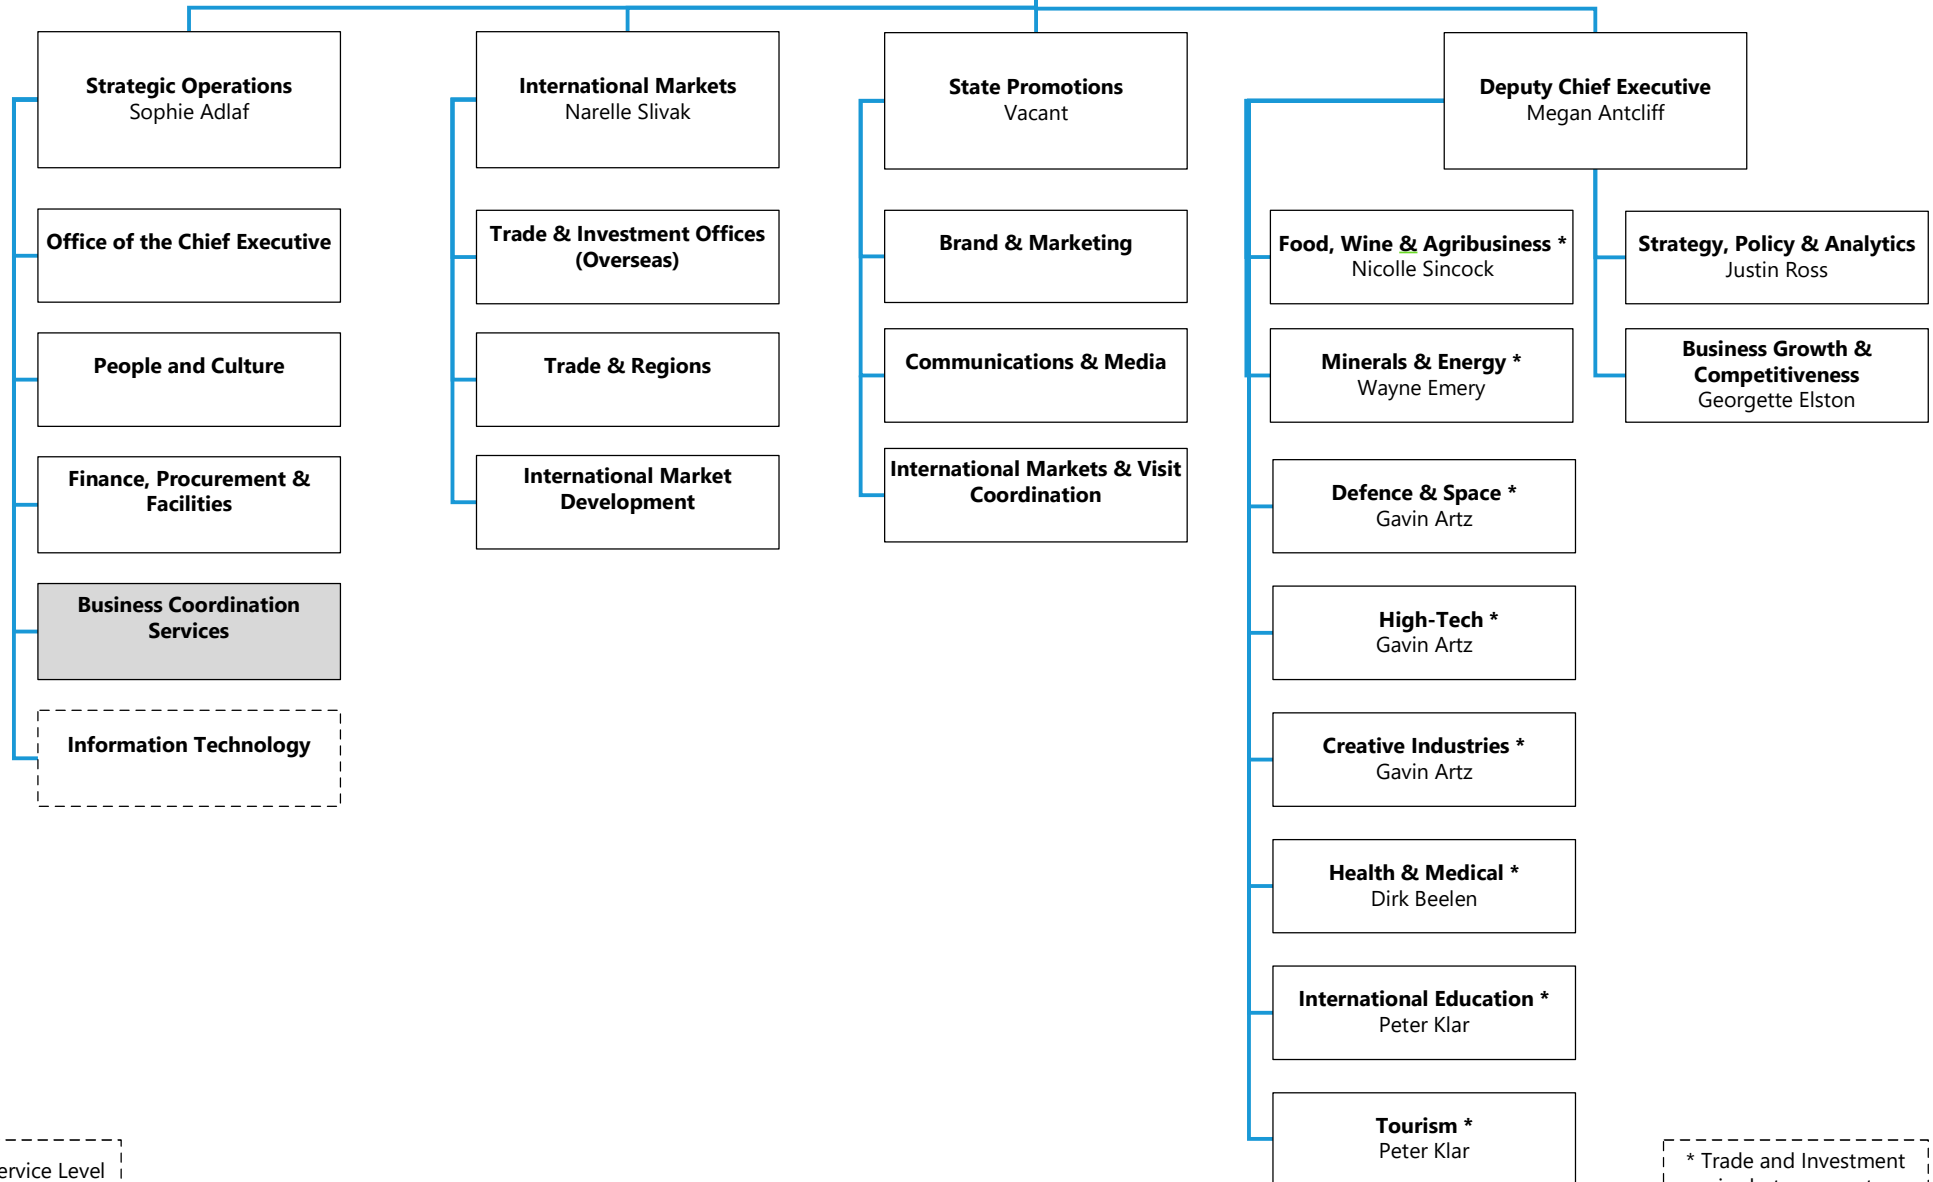

**Chief Executive**  
Leonie Muldoon

Service Level Agreement

\* Trade and Investment varies between sectors